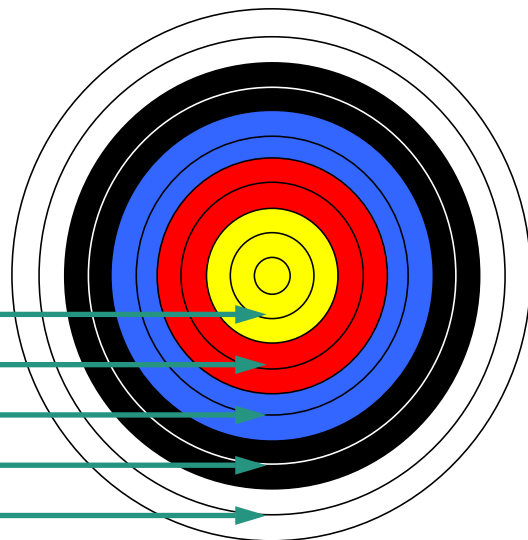

DOZENS OF ARROWS TO BE SHOT AT EACH DISTANCE

Round	122cm Face							80cm Face					
	90m	70m	60m	50m	40m	30m	20m	50m	40m	30m	20m	15m	10m
WA1440 (Gents)	3	3						3		3			
WA1440 (Ladies)		3	3					3		3			
Half WA (Gentlemen)	1½	1½						1½		1½			
Half WA (Ladies)		1½	1½					1½		1½			
Metric I		3	3					3		3			
Metric II			3	3					3	3			
Metric III				3	3					3	3		
Metric IV					3	3					3		3
Metric V						3	3					3	3
Long Metric (Gents)	3	3											
Long Metric (Ladies)		3	3										
Long Metric I		3	3										
Long Metric II			3	3									
Long Metric III				3	3								
Long Metric IV					3	3							
Long Metric V						3	3						
Short Metric								3		3			
Short Metric I								3		3			
Short Metric II									3	3			
Short Metric III										3	3		
Short Metric IV											3		3
Short Metric V												3	3
Half Metric I		1½	1½					1½		1½			
Half Metric II			1½	1½					1½	1½			
Half Metric III				1½	1½					1½	1½		
Half Metric IV					1½	1½					1½		1½
Half Metric V						1½	1½					1½	1½
Metric 122-50				6									
Metric 122-40					6								
Metric 122-30						6							
Metric 80-40									6				
Metric 80-30										6			
WA900			2.5	2.5	2.5								
WA50 (Compound)								6					
WA50 (Barebow)				6									
WA70		6											
WA60			6										
WA Standard Bow				3		3							
Frostbite*										3			

Imperial Rounds

- Distances are shot in yards
- 122cm faces
- 5 zone scoring

Gold: scores 9

Red: scores 7

Blue: scores 5

Black: scores 3

White: scores 1

DOZENS OF ARROWS TO BE SHOT AT EACH DISTANCE